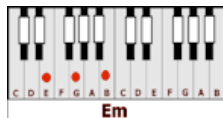

Em = o22000

A7sus4 = xo2030