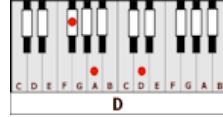

JUST THE WAY YOU ARE – Billy Joel (D)

GUITAR / KEYBOARD CHORDS:

Gm6/D = x52333

G/D = xx0003

Dsus4 = xx0233

D = xx0232

Bm6 = x20102

Gmaj7 = xx0002

Gmaj7 A6 F#m7 B7
BRIDGE: I need to know that you will always be...
Em7 A7sus D D/C
the same old someone that I knew
Bb C Am7 D9
What will it take till you believe in me
Gm C/G G/A
The way that I believe in you

SAX SOLO: D Bm6 Gmaj7 Bm D7
Gmaj7 Gm D/F# Am7 D7
Gmaj7 Gm D/F# Bm7
E9sus4 E9 G/A

D **Bm6** **Gmaj7** **Bm** **D9**
 I don't want clever conversation
Gmaj7 **Gm** **D/F#**
 I never want to work that hard
Am7 D7 Gmaj7 **Gm** **D/F#** **Bm7**
 Mmmm I just want someone that I can talk to
Em **A7sus4** **Bb C Am7 D9 Gm A7sus4 A7**
 I want you just the way you are