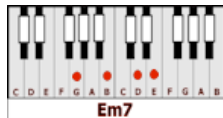

Em7 = o22030

Dmaj7 = xx0222