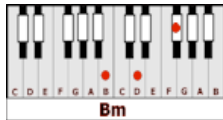

JUST THE WAY YOU ARE – Billy Joel (D)

GUITAR / KEYBOARD CHORDS:

Gm6/D = x52333

G/D = xx0003

Dsus4 = xx0233

D = xx0232

Bm6 = x20102

Gmaj7 = xx0002

Bm = xx4432

D7 = xx0212

Gm7 = 353333

D/F# = 200232

Am7 = xo2010

Bm7 = x20202

E9sus4 = 000202

E9 = o20102

G/A = x00003

D9 = xx0210

Gm = 355333

Em7 = o22030

Dmaj7 = xx0222

A6 = xo2222

F#m7 = 242222

B7 = xx4242

A7sus = xo2030

D/C = x30232

Bb = x13331

C = x32010

C/G = 332010

Em = o22000

A7sus4 = xo2030

A7 = xo2020

INTRO: Gm6/D G/D Dsus4 X2